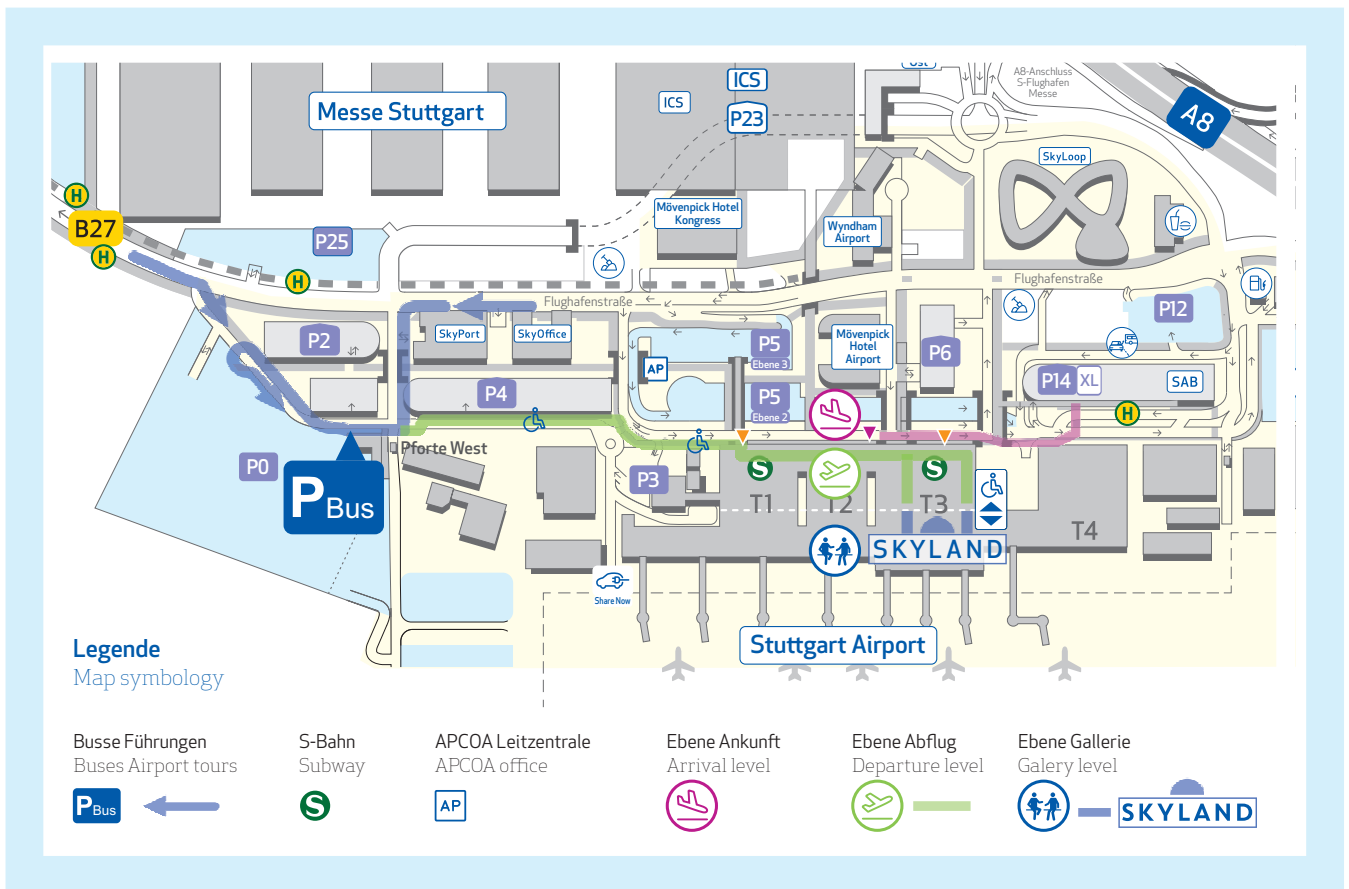

# AIRPORT TOURS

Your way to **SKYLAND**

**P<sub>Bus</sub>** Please note that tour buses may not be parked at the Stuttgart Airport Bus Terminal (SAB) for airport tours. Parking directions for airport tours see above.

## Arrival level

- If you arrive by public bus, please walk from the bus terminal to Terminal 3 and go up to the departure level (stairs, escalator and lift available).

## Departure Level

- This route is suitable for wheelchairs and prams.
- Please enter the terminals and head to Terminal 3.
- Go up to Galery Level (stairs, escalator and lift available).

## **P<sub>Bus</sub>** ← Organised coach travel

- Directions to the airport: see site map
- Pedestrian walkway: Cross the street at "Pforte West" and turn right, walk past car park P4 until you reach the terminals. Follow the road to the entrance of Terminal 1, Departure Level.
- Follow the directions **Departure Level**.